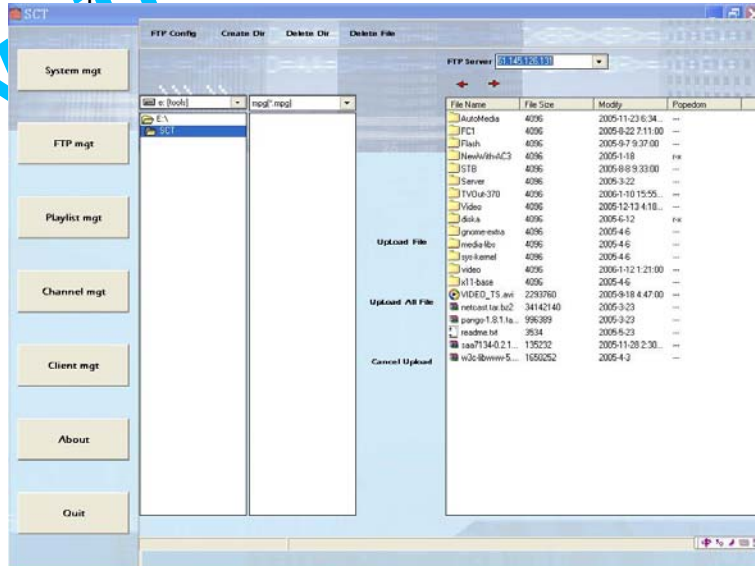

2) Select FTP Server and upload media files