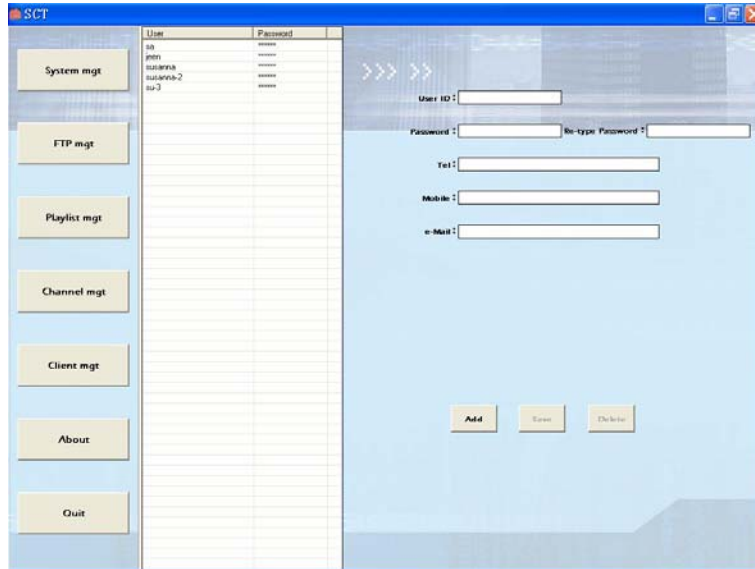

S.G. INTERNATIONAL GROUP H.K. LIMITED

SHENZHEN SHUGUANG DIGITAL TECHNOLOGY CO., LTD.

Add: Gold industrial park, NanLing village, Buji Town, Shenzhen, China

Tel: (86)0755-25387626

84701880

84701680

Fax : (86)0755-84701680

[Http://www.sgcg-group.com](http://www.sgcg-group.com)

E-mail: sgled@vip.163.com

MSN: sgled@hotmail.com

Yahoo Messenger: sgled_usa@yahoo.com

➤ Networking Digital Signage System

Easy to use:

1) Add user