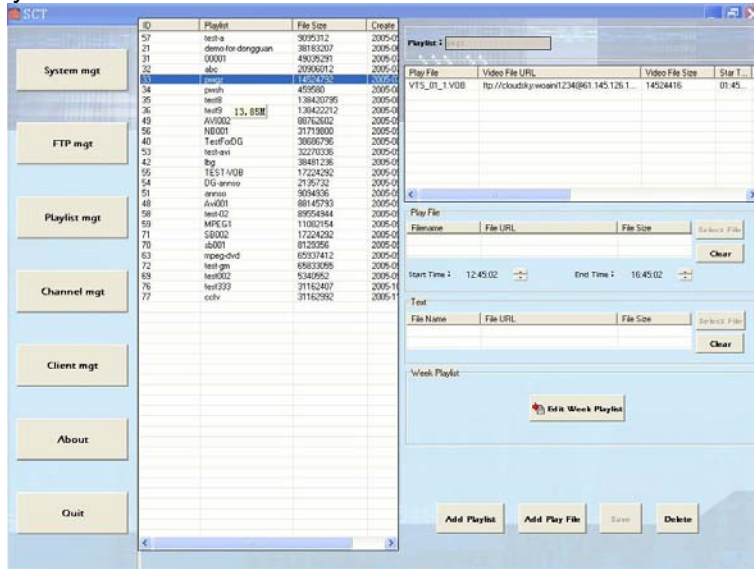

Networking Digital Signage System

3) Create and edit play list

4) Choose Client and Edit parameters.

S.G. INTERNATIONAL GROUP H.K. LIMITED

SHENZHEN SHUGUANG DIGITAL TECHNOLOGY CO., LTD.

Add: Gold industrial park, NanLing village, Buji Town, Shenzhen, China