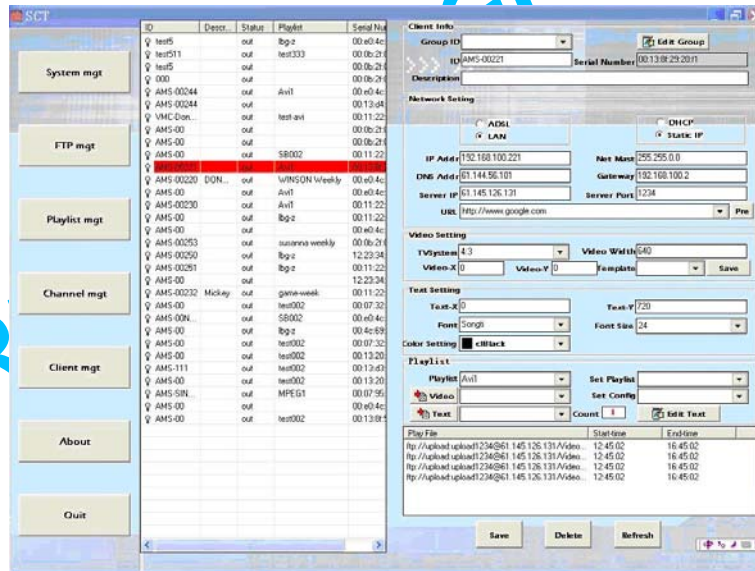

S.G. INTERNATIONAL GROUP H.K. LIMITED

SHENZHEN SHUGUANG DIGITAL TECHNOLOGY CO., LTD.

Add: Gold industrial park, NanLing village, Buji Town, Shenzhen, China

Tel: (86)0755-25387626

84701880

84701680

Fax : (86)0755-84701680

[Http://www.sgcg-group.com](http://www.sgcg-group.com)

E-mail: sgled@vip.163.com

MSN: sgled@hotmail.com

Yahoo Messenger: sgled_usa@yahoo.com

➤ Networking Digital Signage System

Services and Management functions

- Centralized management: It is easy to maintain the clients at one place and to manage AUDIO, VIDEO, WEB PAGES AND SCROLLING TEXT, PLAYLIST.
- Auto Management, auto download and auto playback
- Video windows moving and resize
- Support embedded JAVA/JSP/ASP
- Client side status manage (file system, disk management power on /off etc)

SCT(DSS) management SW screenshot: