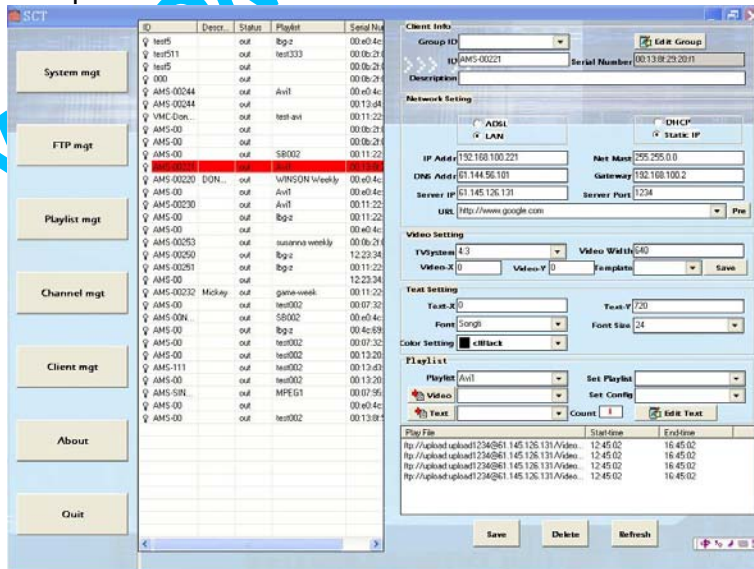

Networking Digital Signage System

3) Create and edit play list

4) Choose Client and Edit parameters.

S.G. INTERNATIONAL GROUP H.K. LIMITED

SHENZHEN SHUGUANG DIGITAL TECHNOLOGY CO., LTD.

Add: Gold industrial park, NanLing village, Buji Town, Shenzhen, China