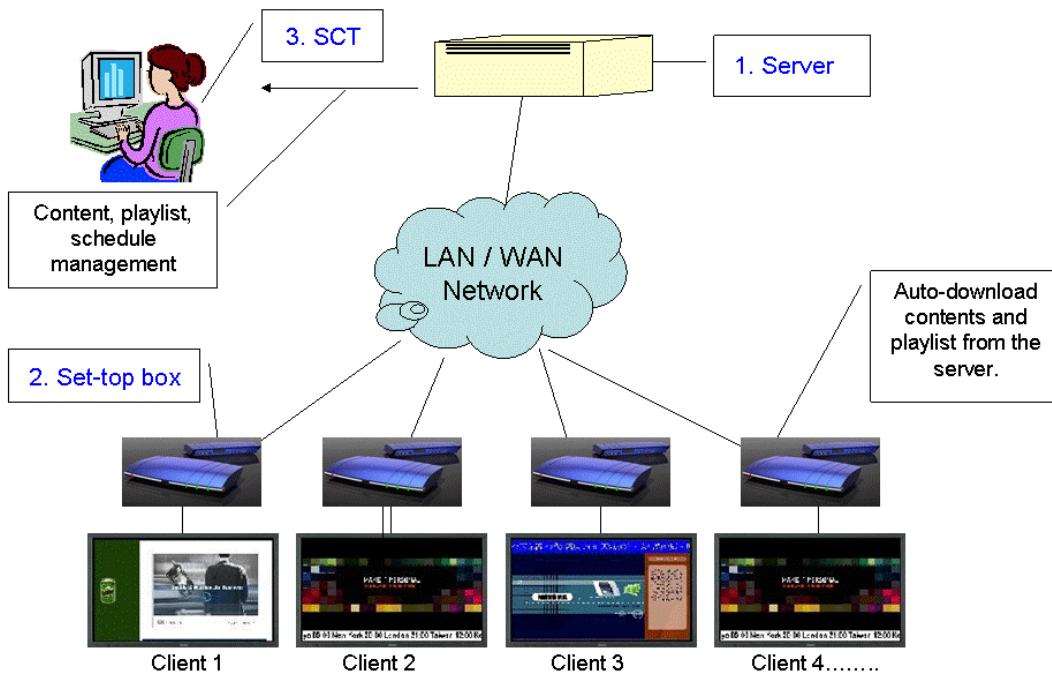

[Http://www.sgcg-group.com](http://www.sgcg-group.com)

E-mail: sgled@vip.163.com

MSN: sgled@hotmail.com

Yahoo Messenger: sgled_usa@yahoo.com

➤ Networking Digital Signage System

System feature :

- Server in one location, and each player is next/close to one or more display units at different locations.

IBMIS Consists of three parts as below:

1. Server

- Server with multimedia files (MPEG-1/2/4, WMV-9, photos, advertising text messages), SQL like video base mgt system, streaming video server

2. Client Hardware (Set-top box)

- The software is installed in the set-top box to access the server and then playback.
- Slim clients : AMS—H8621HD
- All-in-1 Set Top : AMS-H370SD or AMS-S845SD
- Storage : CF card (1GB) or Harddisk (40 GB)

- The system control software can be installed on a PC or network server to control the system.
- SCT(DSS) sets up video files, channel management, play lists, schedules, video window, scrolling text messages and webpage.