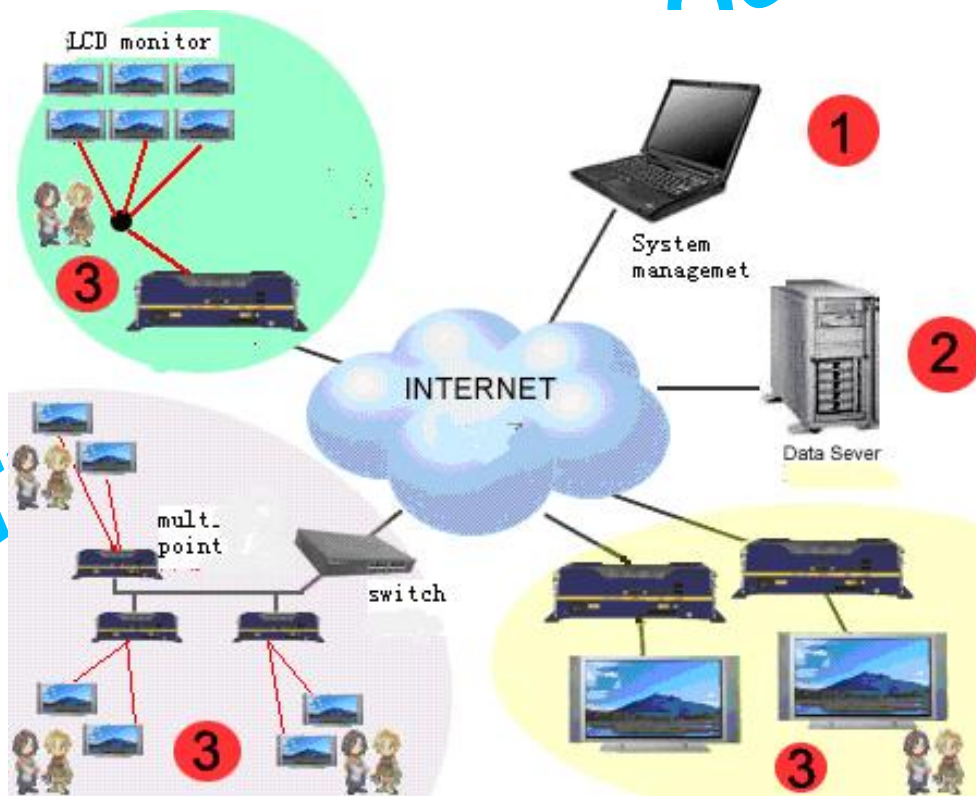

Introduction

What is different from other Digital Signage System (DSS) ?

Our system's prominent characteristics are the following two points:

- Operate multiple display units remotely across a LAN or internet.
- Control to upload and download the files from your PC using the system control software (SCT).

System block diagram:

Nowadays, the multi media information certainly does not limit to playback the simple video files. It should be including all kinds of media types such as WEB PAGES, FLASH, JAVA APPLET, JSP, ASP, BMP, JPG, MPEG1/2/4 etc..IBMIS is operated by intranet or internet, and supports almost the media types. So, it can control multiple display units located in different parts of buildings or across the city from your control PC.

IBMIS Consists of three parts as below:

1. Server

- Server with multimedia files (MPEG-1/2/4, WMV-9, photos, advertising text messages), SQL like video base mgt system, streaming video server

2. Client Hardware (Set-top box)

- The system control software can be installed on a PC or network server to control the system.
- SCT(DSS) sets up video files, channel management, play lists, schedules, video window, scrolling text messages and webpage.